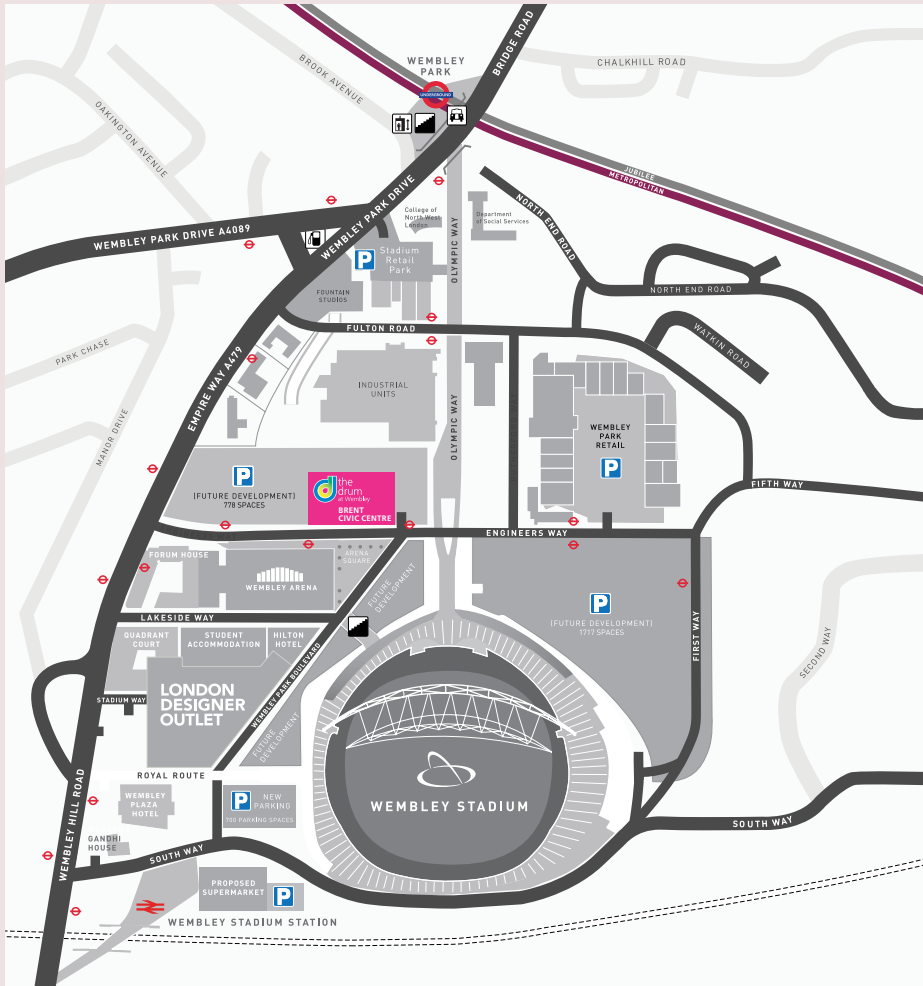

THE DRUM

Brent Civic Centre
Wembley
HA9 0FJ

020 8937 4340

events@thedrumwembley.com
www.thedrumatwembley.com